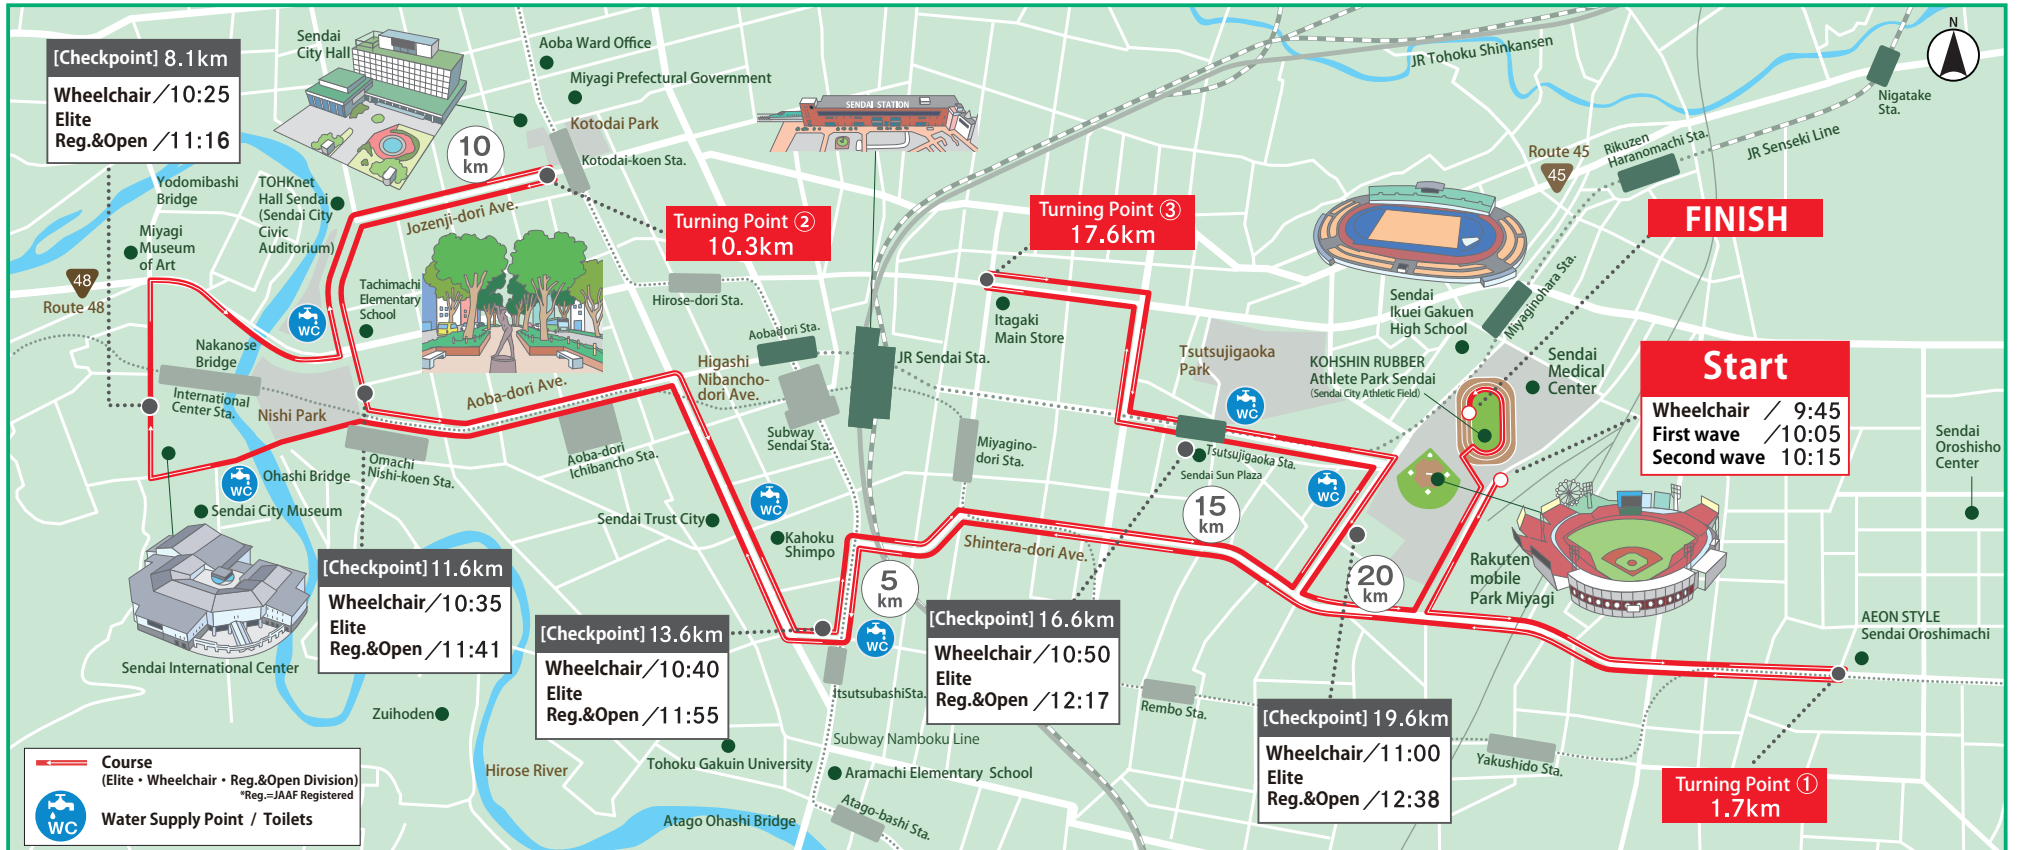

# 仙台国際ハーフマラソン COURSE MAP

SENDAI INTERNATIONAL HALF MARATHON

\* Course certified by: the Japan Association of Athletics Federation, World Athletics (WA), and World Para Athletics (WPA)

## Course Elevation